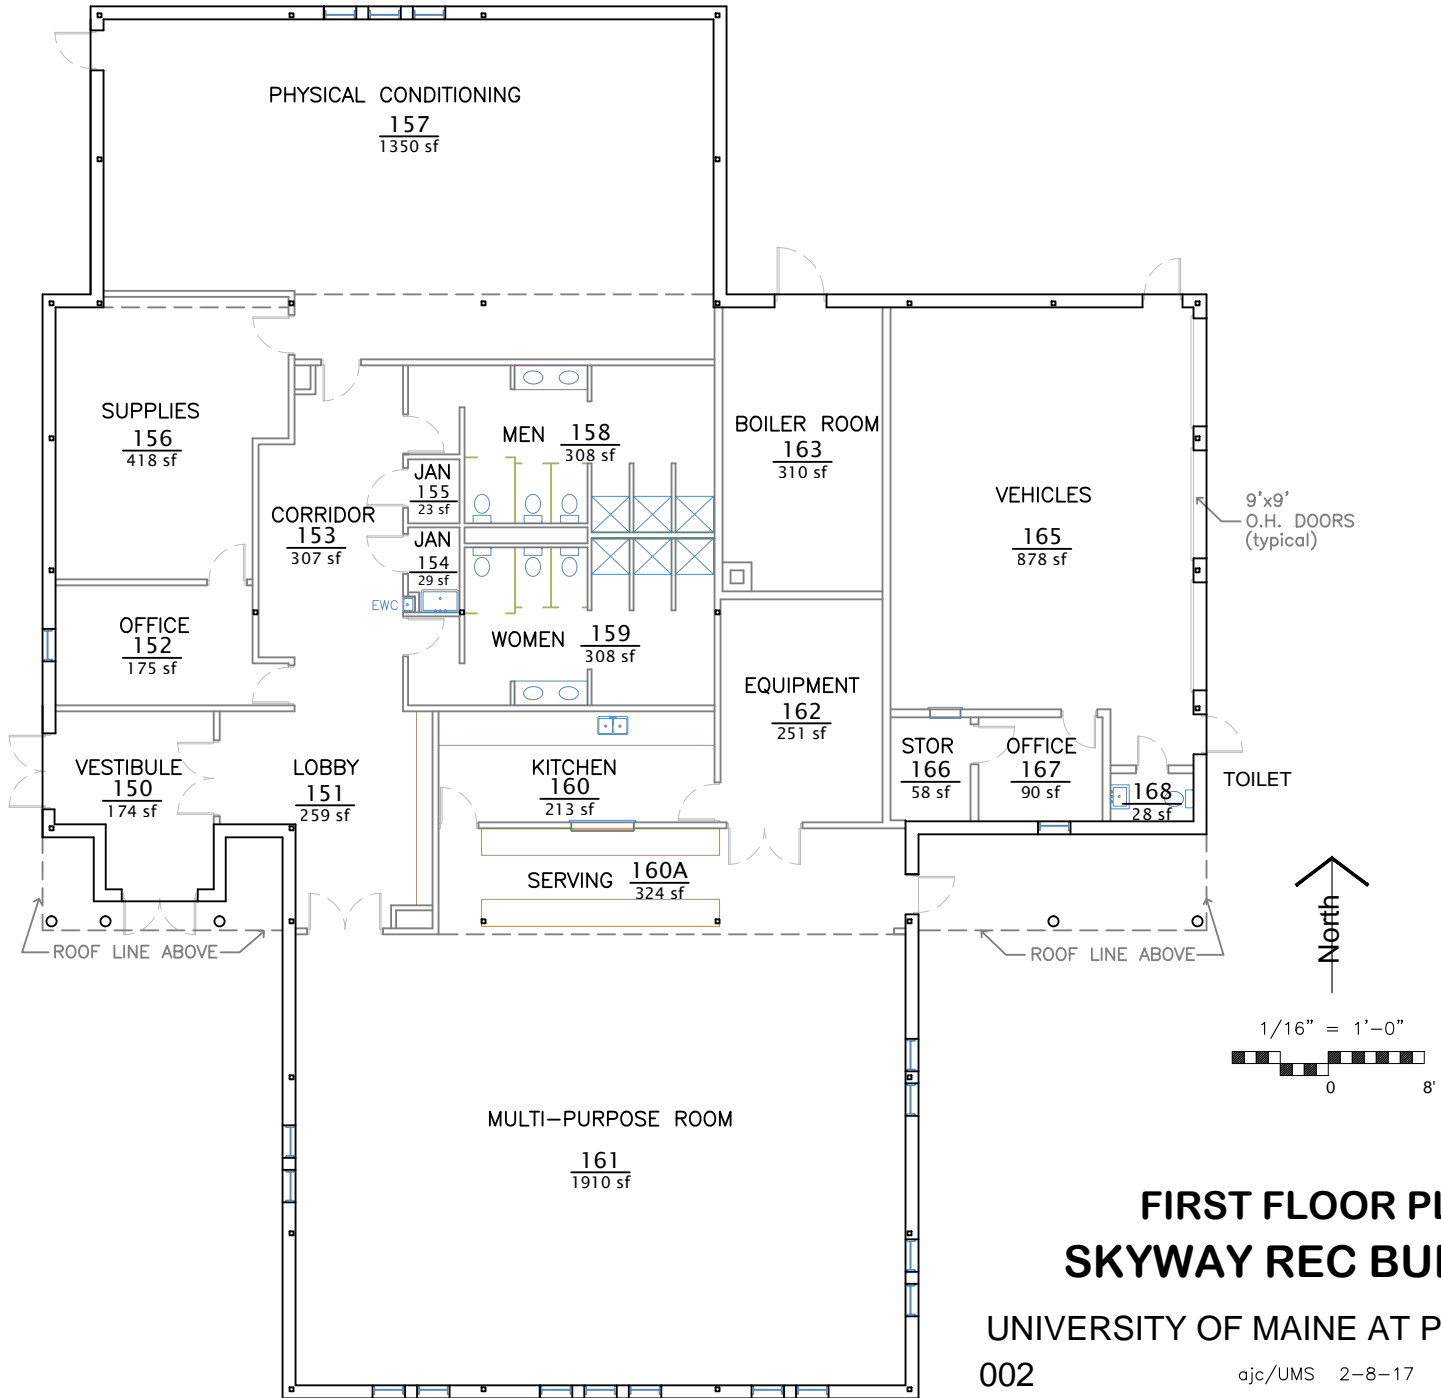

FIRST FLOOR PLAN SKYWAY DORM

UNIVERSITY OF MAINE AT PRESQUE ISLE

FIRST FLOOR PLAN
SKYWAY REC BUILDING
 UNIVERSITY OF MAINE AT PRESQUE ISLE
 002
 ajc/UMS 2-8-17