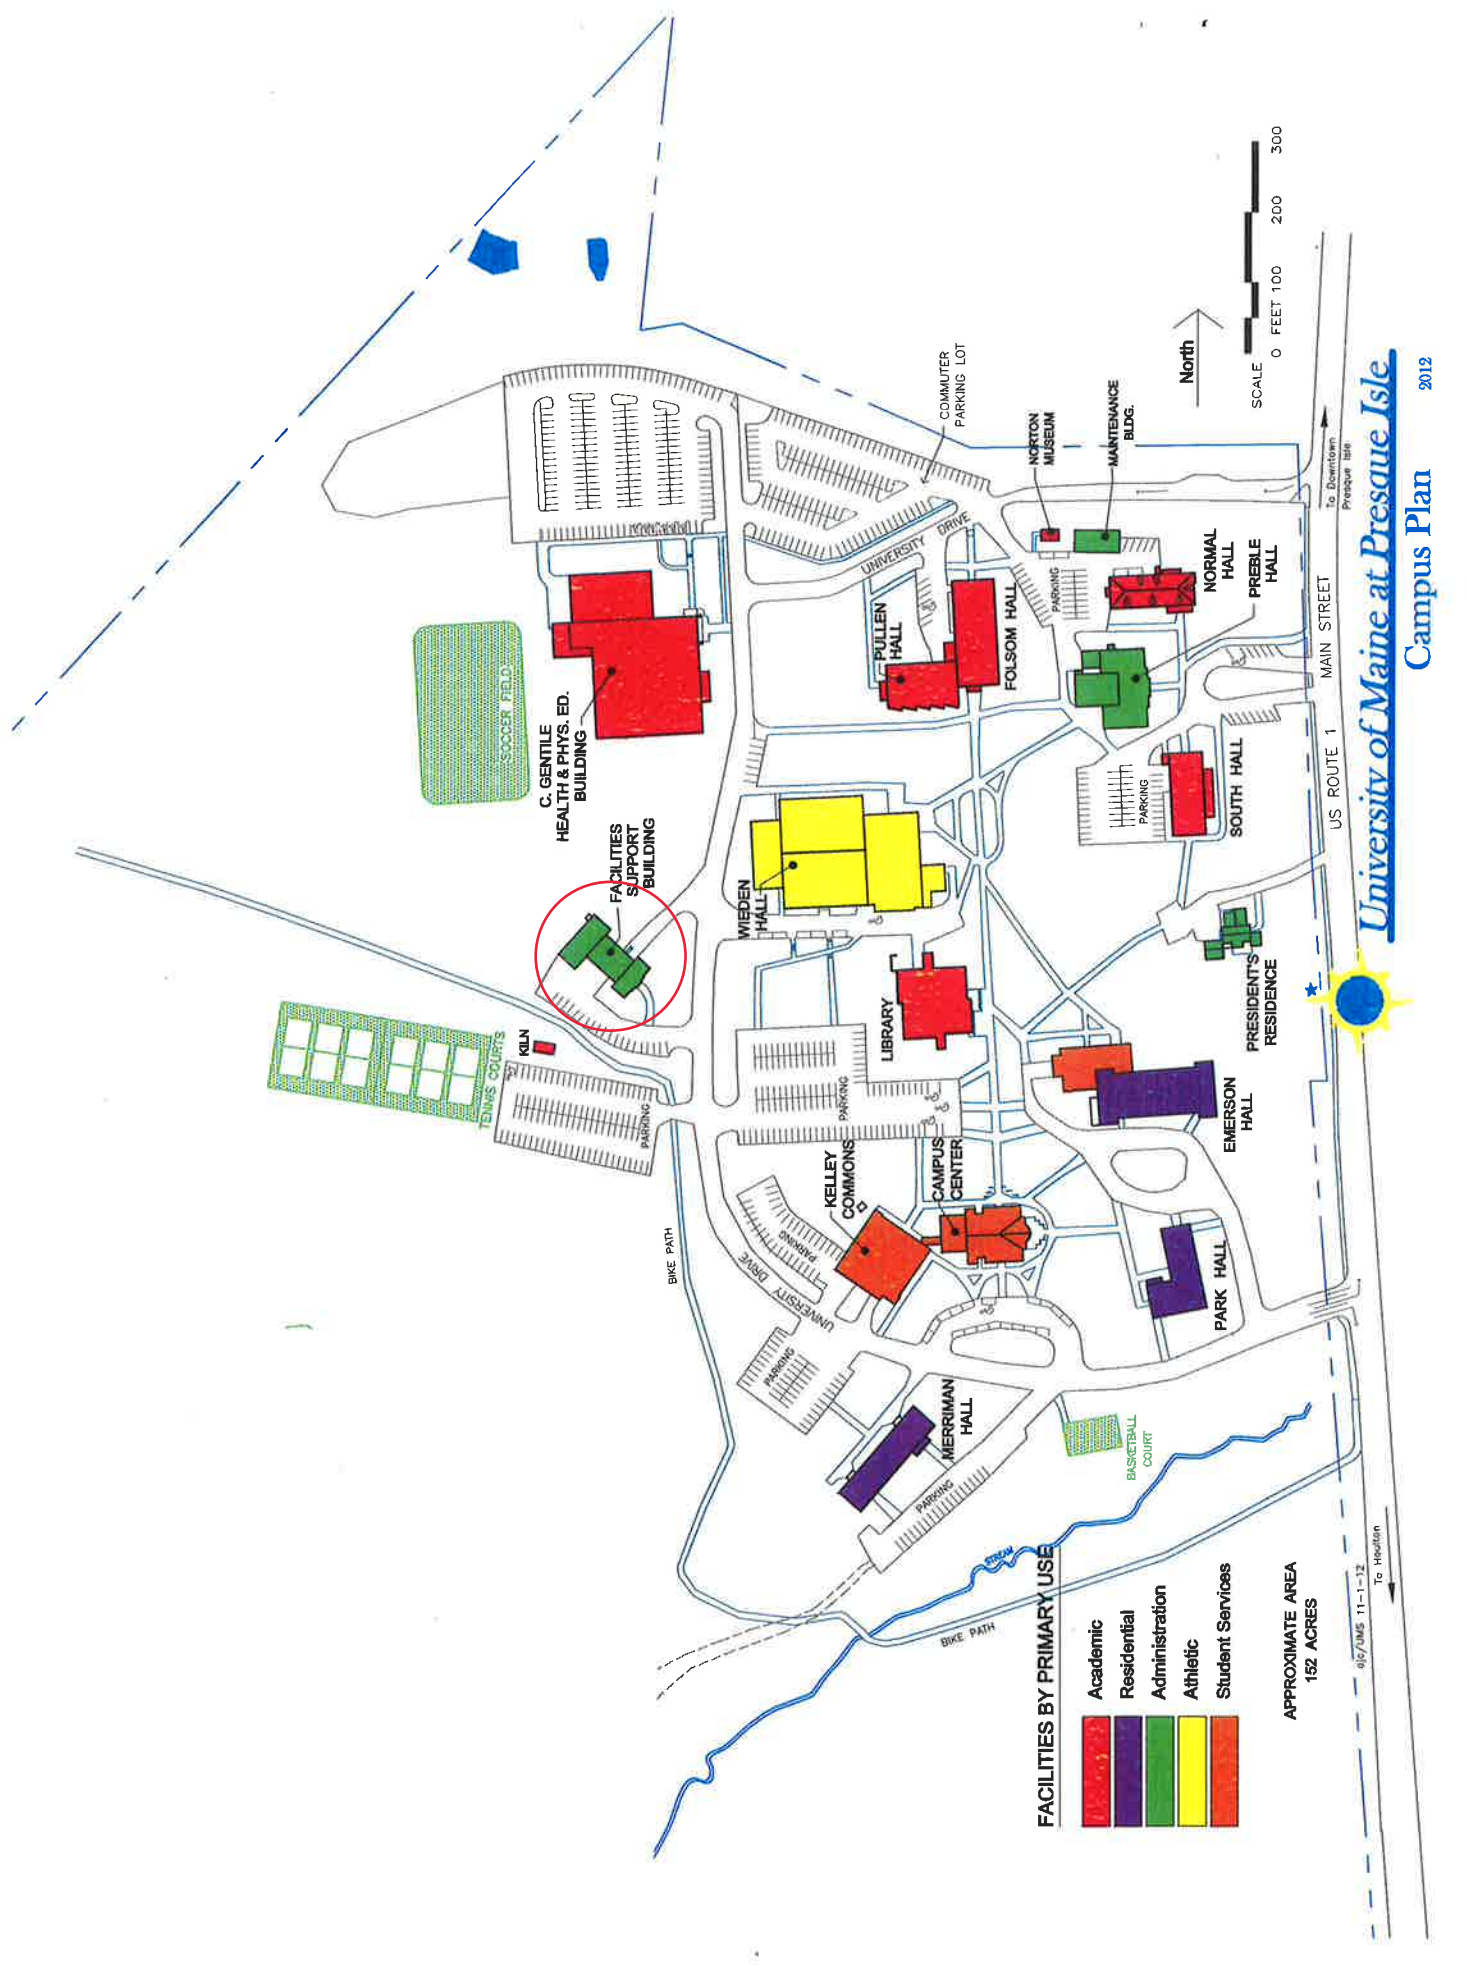

# University of Maine at Presque Isle Campus Plan

2012

**FACILITIES BY PRIMARY USE**

- Academic
- Residential
- Administration
- Athletic
- Student Services

APPROXIMATE AREA  
152 ACRES

0/0/0/MS 11-1-12  
To Houlton

To Downtown  
Presque Isle

SCALE 0 FEET 100 200 300

North